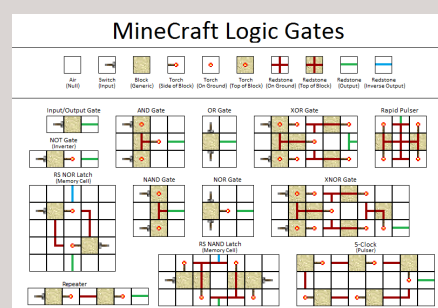

Minecraft items (cont)

373	Potions
374	Glass Bottle
375	Spider Eye
376	Fermented Spider Eye
377	Blaze Powder
378	Magma Cream
379	Brewing Stand
380	Cauldron
381	Eye of Ender
382	Glistening Melon
383	Spawn Egg
384	Bottle o' Enchanting
385	Fire Charge
386	Book and Quill
387	Written Book
2256	"13" Disc
2257	"Cat" Disc
2258	"Block" Disc
2259	"Chirp" Disc
2260	"Far" Disc
2261	"Mall" Disc
2262	"Mellohi" Disc
2263	"Stal" Disc
2264	"Strad" Disc
2265	"Ward" Disc
2266	"11" Disc

Minecraft server commands

ban <playernam e>	Blacklists the name playernam from the server so that they can no longer connect.
ban-ip <ip- address>	Blacklists an IP address so that all subsequent connections from it are rejected.
banlist [ips]	Displays the banlist. To display banned IP addresses, use the command banlist ips
deop <playernam e>	Revokes a player's operator status.
gamemode <playernam e> 0/1	Changes the game mode for playernam to Survival (0) mode, Creative (1) mode. Remember, this will only affect playernam and no one else.
give <playernam e> <data-value > [amount] [damage- value]	Spawns amount (defaults to 1) of the item defined by data-value with the specified damage value (defaults to 0) at playernam 's location.
help	Shows a list of available server commands. Note: banlist, whitelist, toggledownfall, xp, tell, me, and kill commands are not listed.

Minecraft Logic Gates

By **SmoQ** (smoqwhite)
cheatography.com/smoqwhite/
smoq.eu/

Published 7th May, 2012.
Last updated 2nd June, 2014.
Page 3 of 4.

Sponsored by **Readability-Score.com**
Measure your website readability!
<https://readability-score.com>