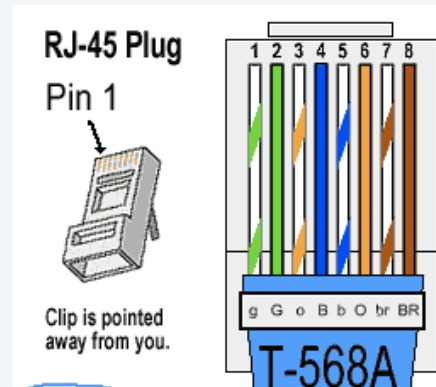

Width = Ratio x Distance

Data Rate Conversion

1 Mb	0.125 MB	0.001 Gb	0.000125 GB
8 Mb	1 MB	0.008 Gb	0.001 GB
1000 Mb	125 MB	1 Gb	0.125 GB
8000 Mb	1000 MB	8 Gb	1 GB

Ethernet Limits

Cat 5e	1 Gbps	100M/300ft
Cat 6	10 Gbps*	55M/150ft*
Cat 6A	10 Gbps	100M/300ft

*1Gbps @ 100M

RJ45 Wiring

By Showtime

cheatography.com/showtime/

Not published yet.

Last updated 19th October, 2024.

Page 1 of 1.

Sponsored by CrosswordCheats.com