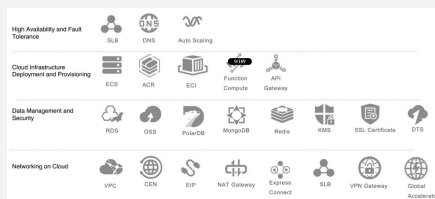

Exam Outline

DOMAIN	Proportion
High Availability	15%
Cloud Infrastructure Deployment and Provisioning	15%
Data Management and Security	15%
Networking on Cloud	15%
Cloud Governance	15%
Cloud Monitoring and Alerting	13%
Automation and Orchestration	12%

Exam Related Products and Solutions - Part 1

High Availability and Fault Tolerance

Scalability and Elasticity - Auto Scaling

- Balanced capacity across multiple AZs
- Configure RDS and SLB whitelist
- Replacement of unhealthy instance
- Simple and automatic ECS provisioning
- Launch and remove ECS instances automatically
- Support for both on-demand and spot purchase options