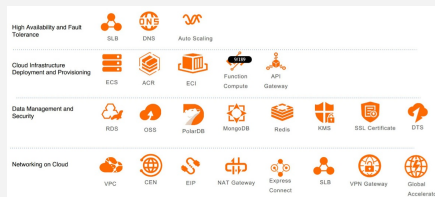

Exam Outline

DOMAIN	Proportion
High Availability	15%
Cloud Infrastructure Deployment and Provisioning	15%
Data Management and Security	15%
Networking on Cloud	15%
Cloud Governance	15%
Cloud Monitoring and Alerting	13%
Automation and Orchestration	12%

Exam Related Products and Solutions - Part 1

High Availability and Fault Tolerance

Scalability and Elasticity - Auto Scaling

- Balanced capacity across multiple AZs
- Configure RDS and SLB whitelist
- Replacement of unhealthy instance
- Simple and automatic ECS provisioning
- Launch and remove ECS instances automatically
- Support for both on-demand and spot purchase options