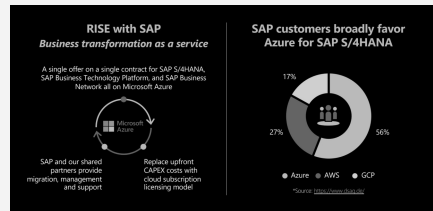

SAP RISE on Azure

SAP on Azure - Platform

Enterprise Scale Platform optimized for SAP Workloads

Widest range of HANA Certified VMs (129). More than the GCP and AWS.

Best Infrastructure Resiliency with 99.99% Availability

Azure is the only cloud that offers NetApp storage solution as first party service offering

Forrester TCO study shows +100% ROI by 9 months; 50% reduction in staff and DC costs; faster time to deploy new SAP releases